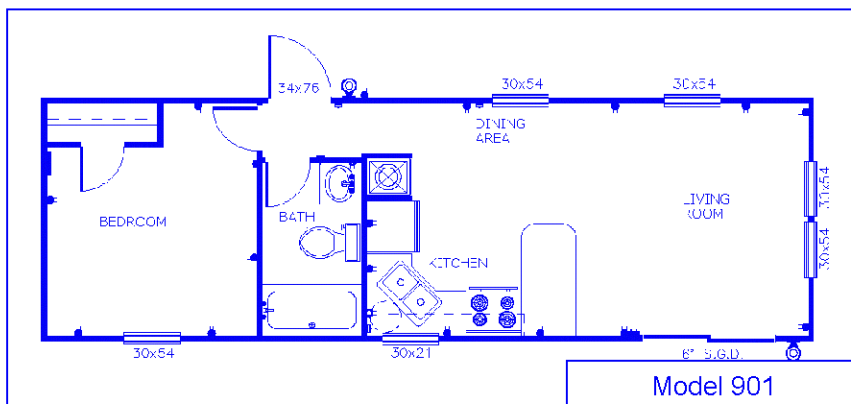

Specifications

15 C.F. Double Door Frost Free Refrigerator
2" x 4" Floor Joists – 16" O.C. 3/4" T&G Plywood
20 Gallon Electric Water Heater
30 Amp Service w/110 Volt Power Cord
54" Tub w/Shower/Surround & Apron
84" Side Walls
Architectural Shingles
Exterior Electrical Receptacle
House Type Windows (6/6 White)

Insulation – R-11 Roof, R-11 Floor, R-11 Ext. Walls
Plush Carpet – Living Room & Bedroom w/pad
Raised Panel Cabinet Doors w/Finished Interiors
Removable Hitch
Residential Sprayed Ceilings
Vaulted Ceiling Throughout
Vinyl Floor – Kitchen & Bath
Vinyl Lap Siding/OSB Wrap

SilverLake
900 Series