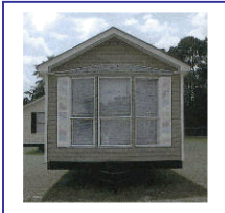

Our "economy" **SilverLake 900 Series** is still packed with valuable features!

Featuring a 11' x 35' "footprint", SilverLake models come with 2" x 4" floor joists with 3/4" tongue & groove decking, 84" sidewalls, carpet in living and bed rooms, 30 amp service, 20 gallon water heater, gas furnace and range, 15 cubic foot double door refrigerator/freezer, removable hitch, and much, much more.

One of our SilverLake models may be exactly what your budget needs!

SilverLake
900 Series