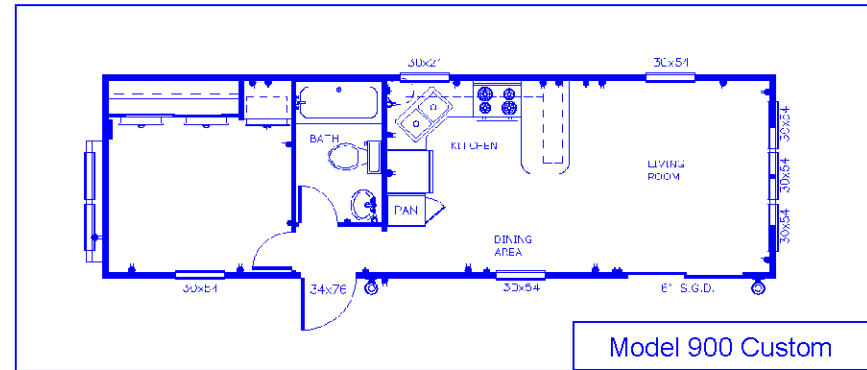

Specifications

15 C.F. Double Door Frost Free Refrigerator
2" x 4" Floor Joists – 16" O.C. 3/4" T&G Plywood
20 Gallon Electric Water Heater
30 Amp Service w/110 Volt Power Cord
54" Tub w/Shower/Surround & Apron
84" Side Walls
Architectural Shingles
Exterior Electrical Receptacle
House Type Windows (6/6 White)

Insulation – R-11 Roof, R-11 Floor, R-11 Ext. Walls
Plush Carpet – Living Room & Bedroom w/pad
Raised Panel Cabinet Doors w/Finished Interiors
Removable Hitch
Residential Sprayed Ceilings
Vaulted Ceiling Throughout
Vinyl Floor – Kitchen & Bath
Vinyl Lap Siding/OSB Wrap

SilverLake
900 Series