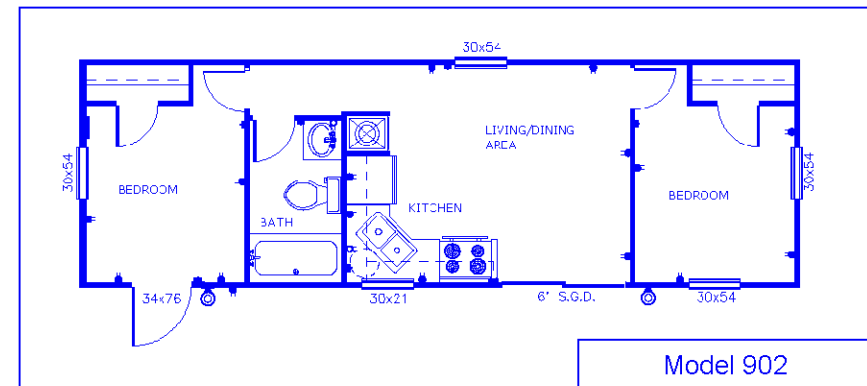

Specifications

15 C.F. Double Door Frost Free Refrigerator
2" x 4" Floor Joists – 16" O.C. 3/4" T&G Plywood
20 Gallon Electric Water Heater
30 Amp Service w/110 Volt Power Cord
54" Tub w/Shower/Surround & Apron
84" Side Walls
Architectural Shingles
Exterior Electrical Receptacle
House Type Windows (6/6 White)

Insulation – R-11 Roof, R-11 Floor, R-11 Ext. Walls
Plush Carpet – Living Room & Bedroom w/pad
Raised Panel Cabinet Doors w/Finished Interiors
Removable Hitch
Residential Sprayed Ceilings
Vaulted Ceiling Throughout
Vinyl Floor – Kitchen & Bath
Vinyl Lap Siding/OSB Wrap

SilverLake
900 Series