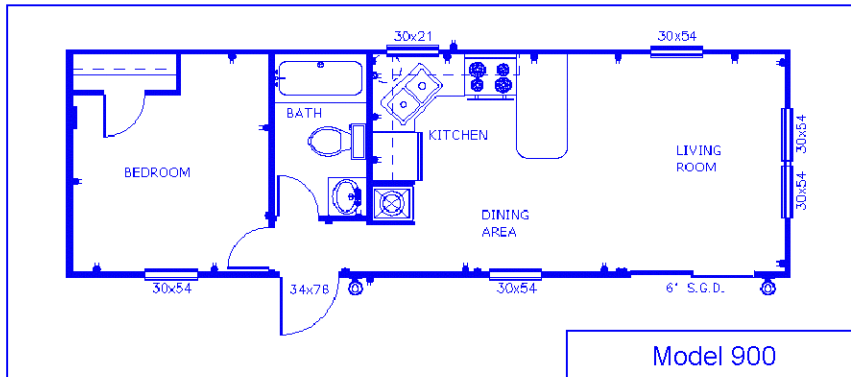

Specifications

15 C.F. Double Door Frost Free Refrigerator
2" x 4" Floor Joists – 16" O.C. 3/4" T&G Plywood
20 Gallon Electric Water Heater
30 Amp Service w/110 Volt Power Cord
54" Tub w/Shower/Surround & Apron
84" Side Walls
Architectural Shingles
Exterior Electrical Receptacle
House Type Windows (6/6 White)

Insulation – R-11 Roof, R-11 Floor, R-11 Ext. Walls
Plush Carpet – Living Room & Bedroom w/pad
Raised Panel Cabinet Doors w/Finished Interiors
Removable Hitch
Residential Sprayed Ceilings
Vaulted Ceiling Throughout
Vinyl Floor – Kitchen & Bath
Vinyl Lap Siding/OSB Wrap

SilverLake
900 Series